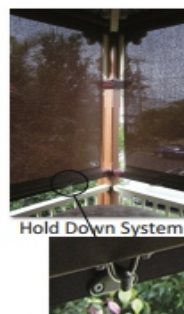

VERY EASY TO OPERATE

- Available in many fabrics and colours (refer to individual fabric swatches).
- A no hassle quick fix solu'on.
- Custom graphics can be added to your Awning.
- We make our products to order, so together we'll create an Awning to suit your lifestyle & requirements.